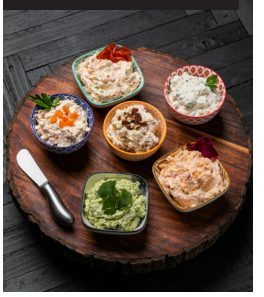

DELI, CHEESE, AND FLORAL DELIGHTS

Bristol Farms

DEVILED EGGS

Creamy, tangy, and finished with smoky paprika. Our fresh deviled eggs are a classic done right. 4 oz.

$8.49 EA.

Save 50¢ ea.

Bristol Farms

CHICKEN ORZO SALAD

Grilled chicken, orzo, feta, Kalamata olives, and crisp vegetables are tossed in a bright lemon vinaigrette. Mediterranean flavors, ready when you are.

$11.99 LB.

Save $1.00 lb.

Bristol Farms

CHEESE SPREADS

Handcrafted in our kitchens daily, our cheese spreads are a welcome addition to any gathering. Just add crackers and good company.

Available in Classic Pimento, Gouda Pecan, and more. 9 oz.

$6.99 EA.

Save $1.00 ea.

IN CHEESE

Bristol Farms

GREEK FETA P.O.D.

Traditional Greek feta made from sheep's and goat's milk. Creamy, tangy, and perfect with watermelon, mint, or fresh summer salads.

$9.99 LB.

Save $4.50 lb.

Bristol Farms

COBB SALAD

The kind of salad that eats like a meal. Loaded with grilled chicken, crispy bacon, and blue cheese, then tossed in creamy blue cheese dressing. 14 oz.

$12.24 EA.

Save 75¢ ea.

Bristol Farms

GRILLED VEGETABLES

Smoky zucchini, squash, bell peppers, red onions, and eggplant are finished with a rich balsamic glaze. Fresh off the grill flavor, no grill required.

$11.49 LB.

Save $1.50 lb.

IN FLORAL

ECUADORIAN DOZEN ROSES

40 cm.
12 Stem

$11.99 EA.

Save $4.00 ea.

IN BAKERY

Bristol Farms ASSORTED SCONES

3-4 oz.

$3.25-3.75 EA.

Save 50¢ ea.

ASSORTED BUNS & ROLLS

Select Items From Kings Hawaiian, Cristal Bread, Hero Bread, or Pretzilla 4-17.5 oz.

$1.50-$9.50 EA.

Save up to $1.29 ea.

PRODUCE

Organic RED OR GREEN LEAF LETTUCE

2/$4

Save $1.58 on 2

Organic LARGE HASS AVOCADOS

2/$6

Save $1.00 on 2

Organic BUNCHED BROCCOLI

$2.99 LB.

Save $1.00 lb.